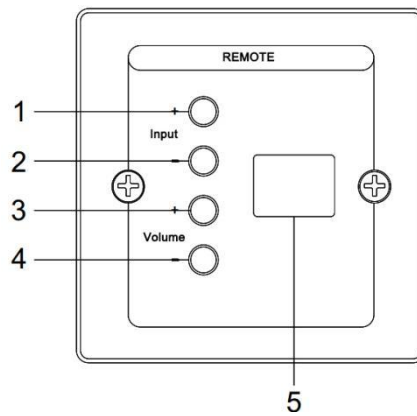

### Description

The MAG808S 8-Zone Mini Remote Wall Panel Controller is a compact control interface designed for the MAG808 Digital Audio Matrix PA System. It enables flexible zone-based audio management, allowing independent source selection and volume adjustment for each zone. With a built-in digital display, the unit provides real-time status feedback for efficient system monitoring and operation.

### Features

- Powered by +24V DC supply.
- Independent audio source selection per zone.
- Individual volume control for each zone.
- Built-in digital display for real-time system status monitoring.

### Specifications

Model	MAG808S
Power Supply	DC24V
Controlling Function	Sound source selection, volume adjustment
Package Size	106mm×106mm×67mm (1PC)
Device Size	86×86×42mm
Net Weight	0.16Kg
Gross Weight	0.30Kg(1PC)

**1. Sound source selection button+**

Press it to switch to the next source and assign the selected source to the partition to which the panel is connected;

**2. Source selection button -**

Press it to switch to the previous source and assign the selected source to the partition to which the panel is connected;